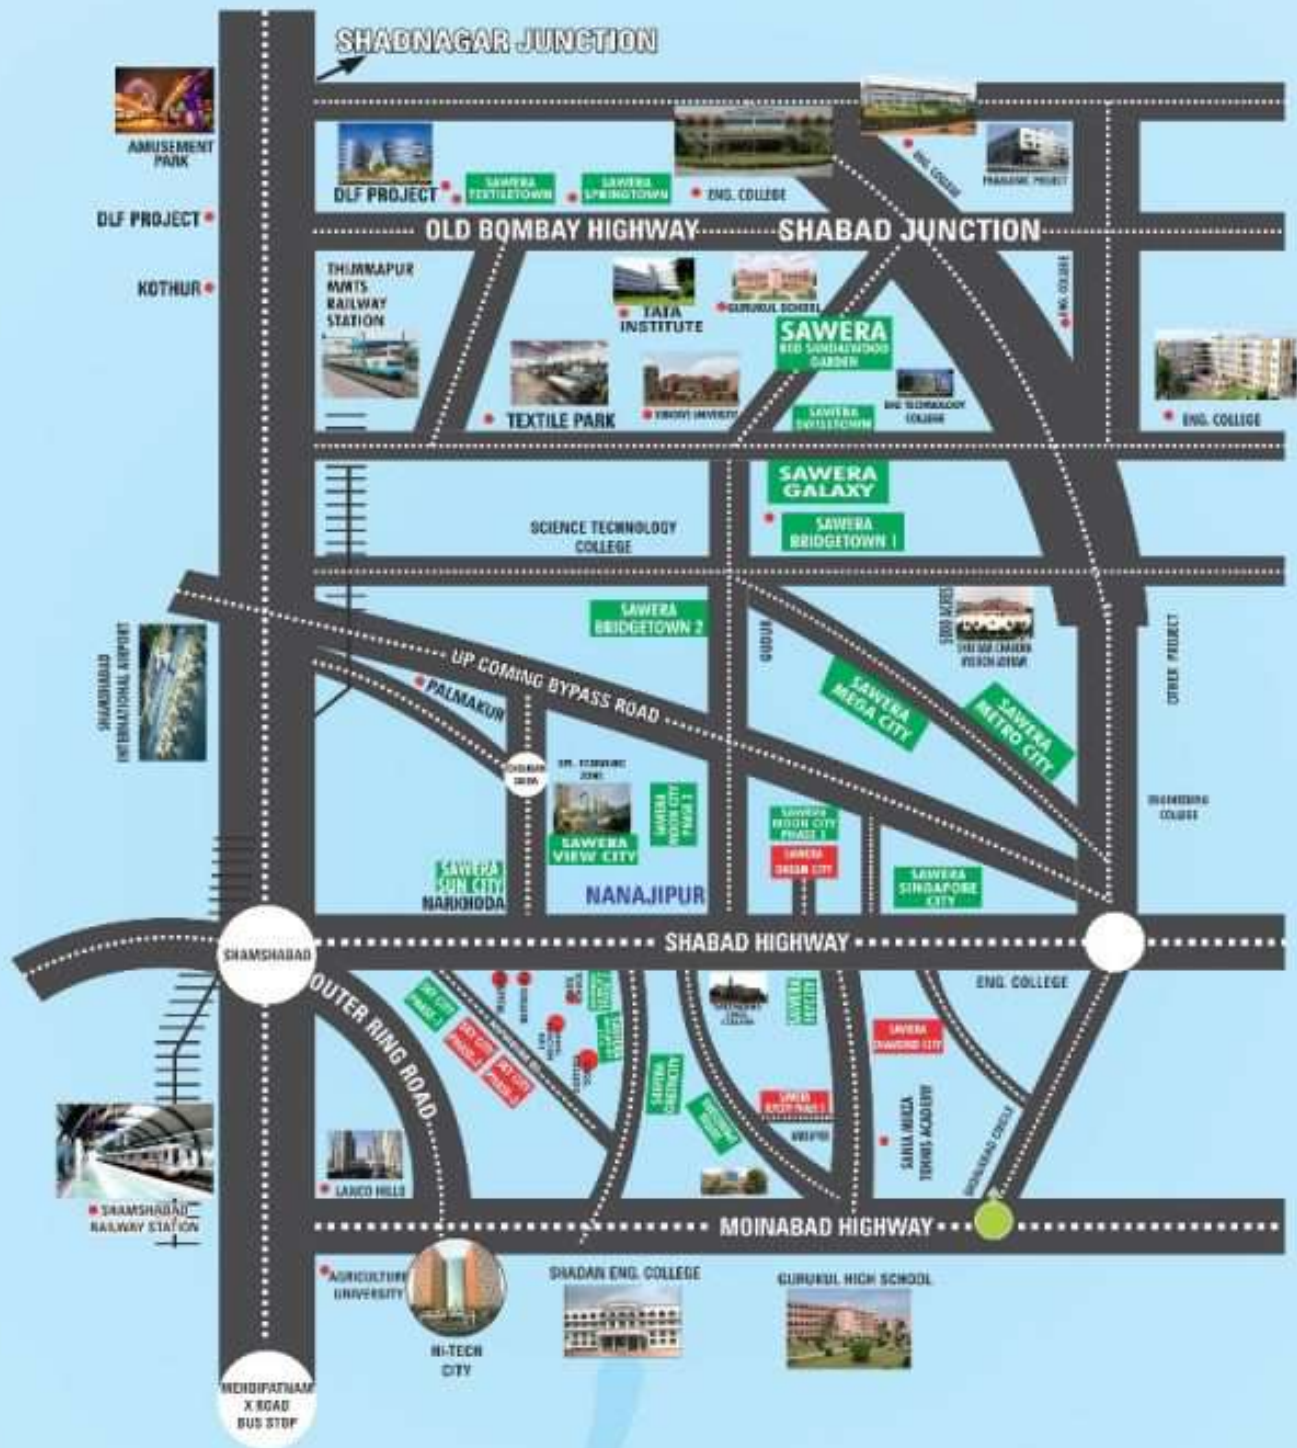

**LOCATION MAP**  
NOT TO SCALE

**SAWERA**  
TOWNSHIPS INDIA PVT. LTD.

# 12-2-725/38, P & T Colony, Pillar No. 45,  
Beside POLIS JEANS SHOWROOM, P & T COLONY, RETHI BOWL,  
Mehdipatnam, Hyderabad-500028., OFF : 040-23512112  
Website: [www.saweratownships.com](http://www.saweratownships.com), Email: [sawerahelpline@gmail.com](mailto:sawerahelpline@gmail.com)